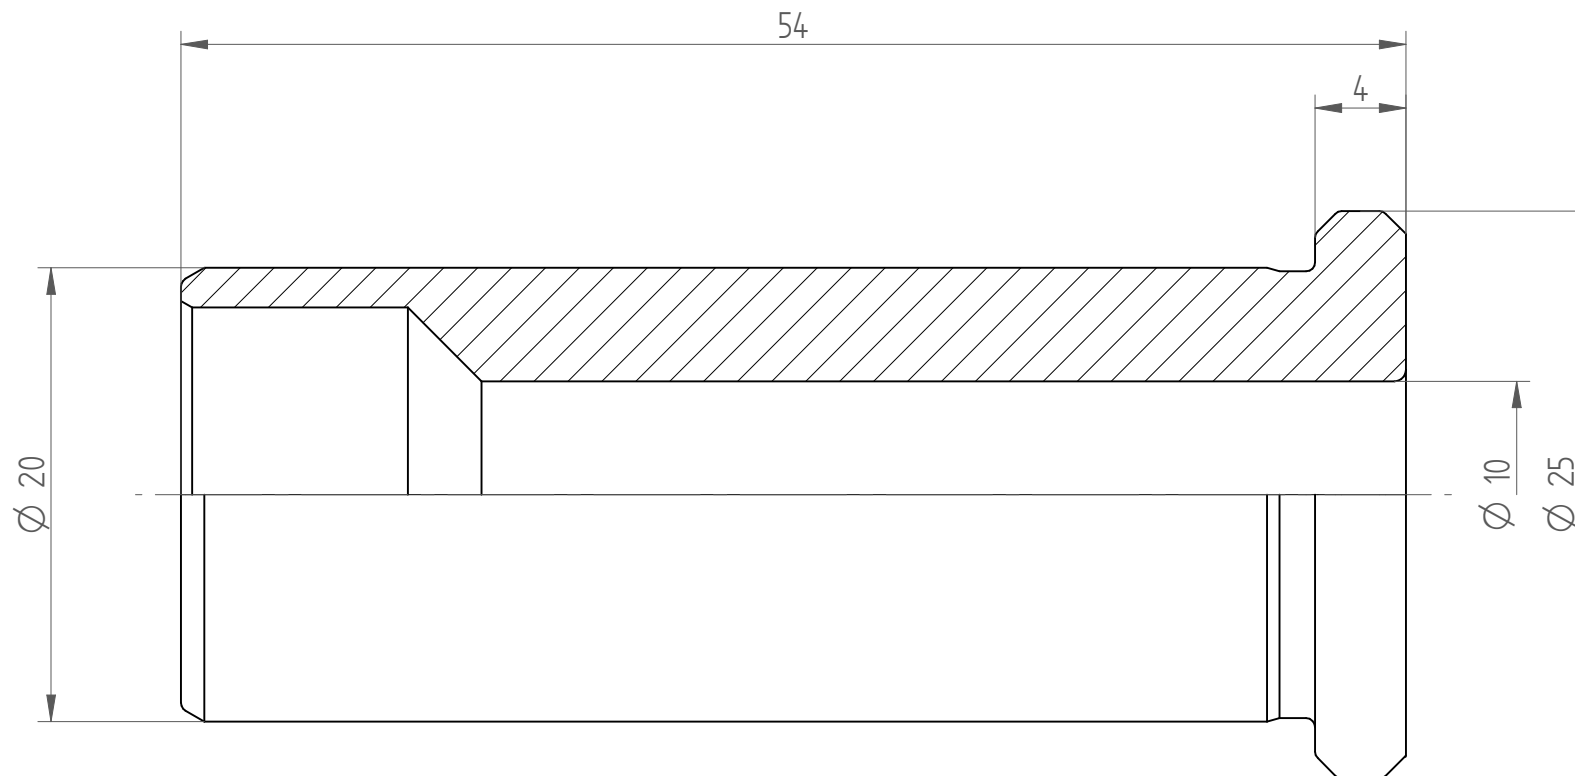

Swiss
Precision
Tools

REGO-FIX®

REGO-FIX AG
Obermattweg 60
4456 Tenniken / Switzerland

Phone +41 61 976 14 66
Fax +41 61 976 14 14
www.rego-fix.com

This is a non-controlled copy. All information given herein is subject to change without notice

The information given herein has been carefully checked and is believed to be correct. REGO-FIX, however, assumes no responsibility or liability for any errors, inaccuracies or omissions that may appear in this drawing

This document is subject to copyright laws. No part of this document may be reproduced or transmitted in any form or any means, electronic or mechanic, for any purpose, without the express written permission of REGO-FIX

Type : HS20_CF
Part No. : 192010002
Date : 20.08.2014
Scale : 3:1